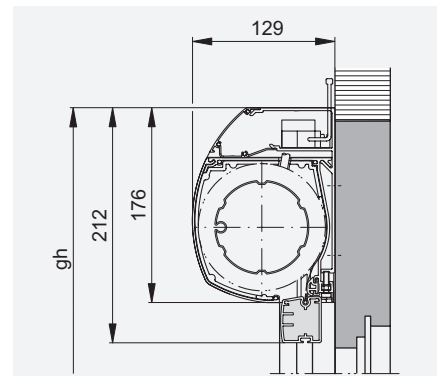

**Canvas only available in the EU area.

All dimensions in mm.

A special profile is available for placement of the Hirschmann plug and any radio receiver that may be required. The limit dimensions in terms of height are increased as a result.

Vertical sections

Solozip® II Box 100

Solozip® II Box 130

Vertical sections Hirschmann profile

Solozip® II Box 100 - Design

Solozip® II Box 130 - Design

Solozip® II Box 100 square

Solozip® II Box 130 square