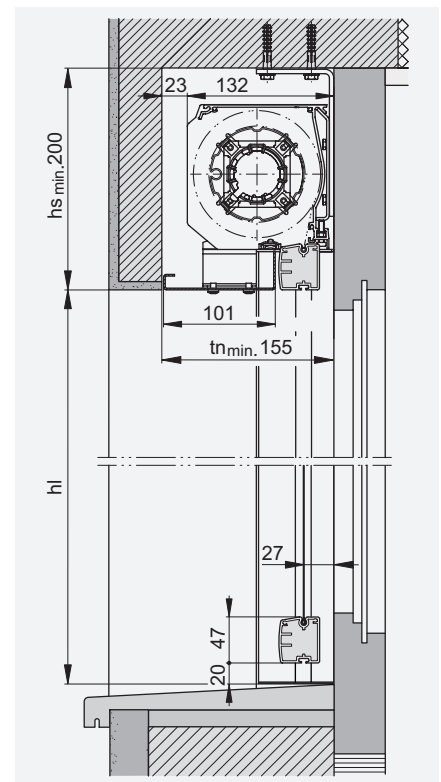

Solozip® II Intro 130