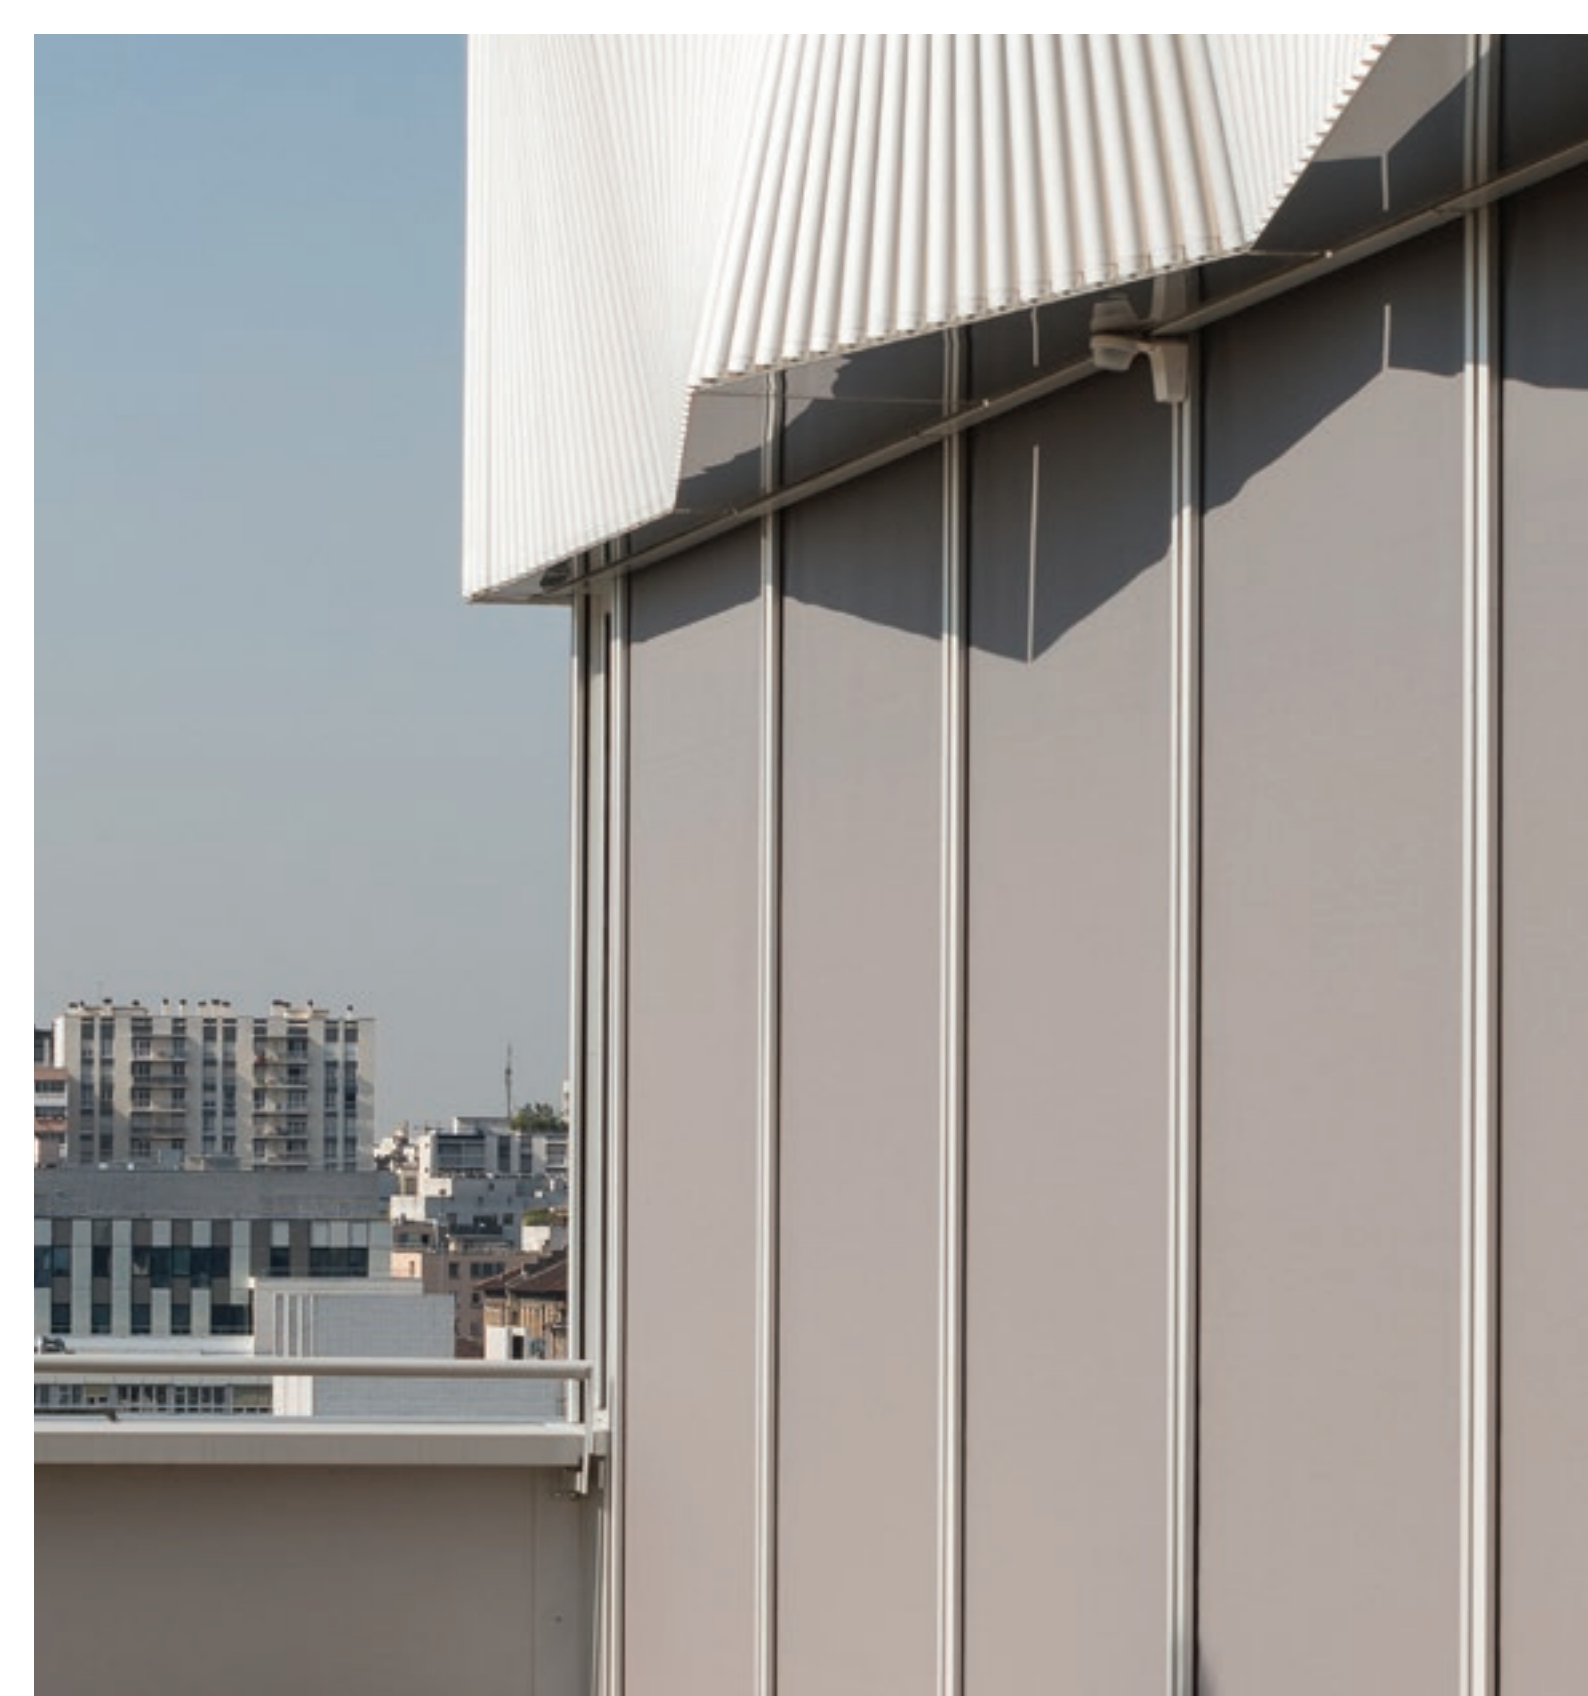

Your partner:

Griesser solar shading – Quality since 1882.
www.griessergroup.com