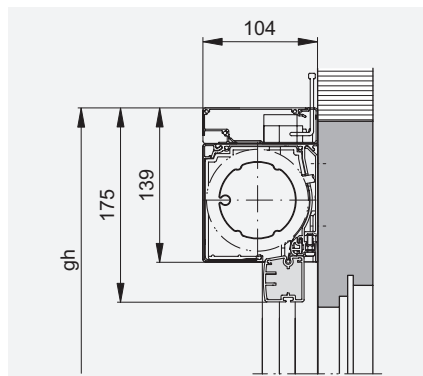

**Canvas only available in the EU area.

All dimensions in mm.

A special profile is available for placement of the Hirschmann plug and any radio receiver that may be required. The limit dimensions in terms of height are increased as a result.

Vertical sections

Solozip® II Box 100

Solozip® II Box 130

Vertical sections Hirschmann profile

Solozip® II Box 100 - Design

Solozip® II Box 130 - Design

Solozip® II Box 100 square

Solozip® II Box 130 square