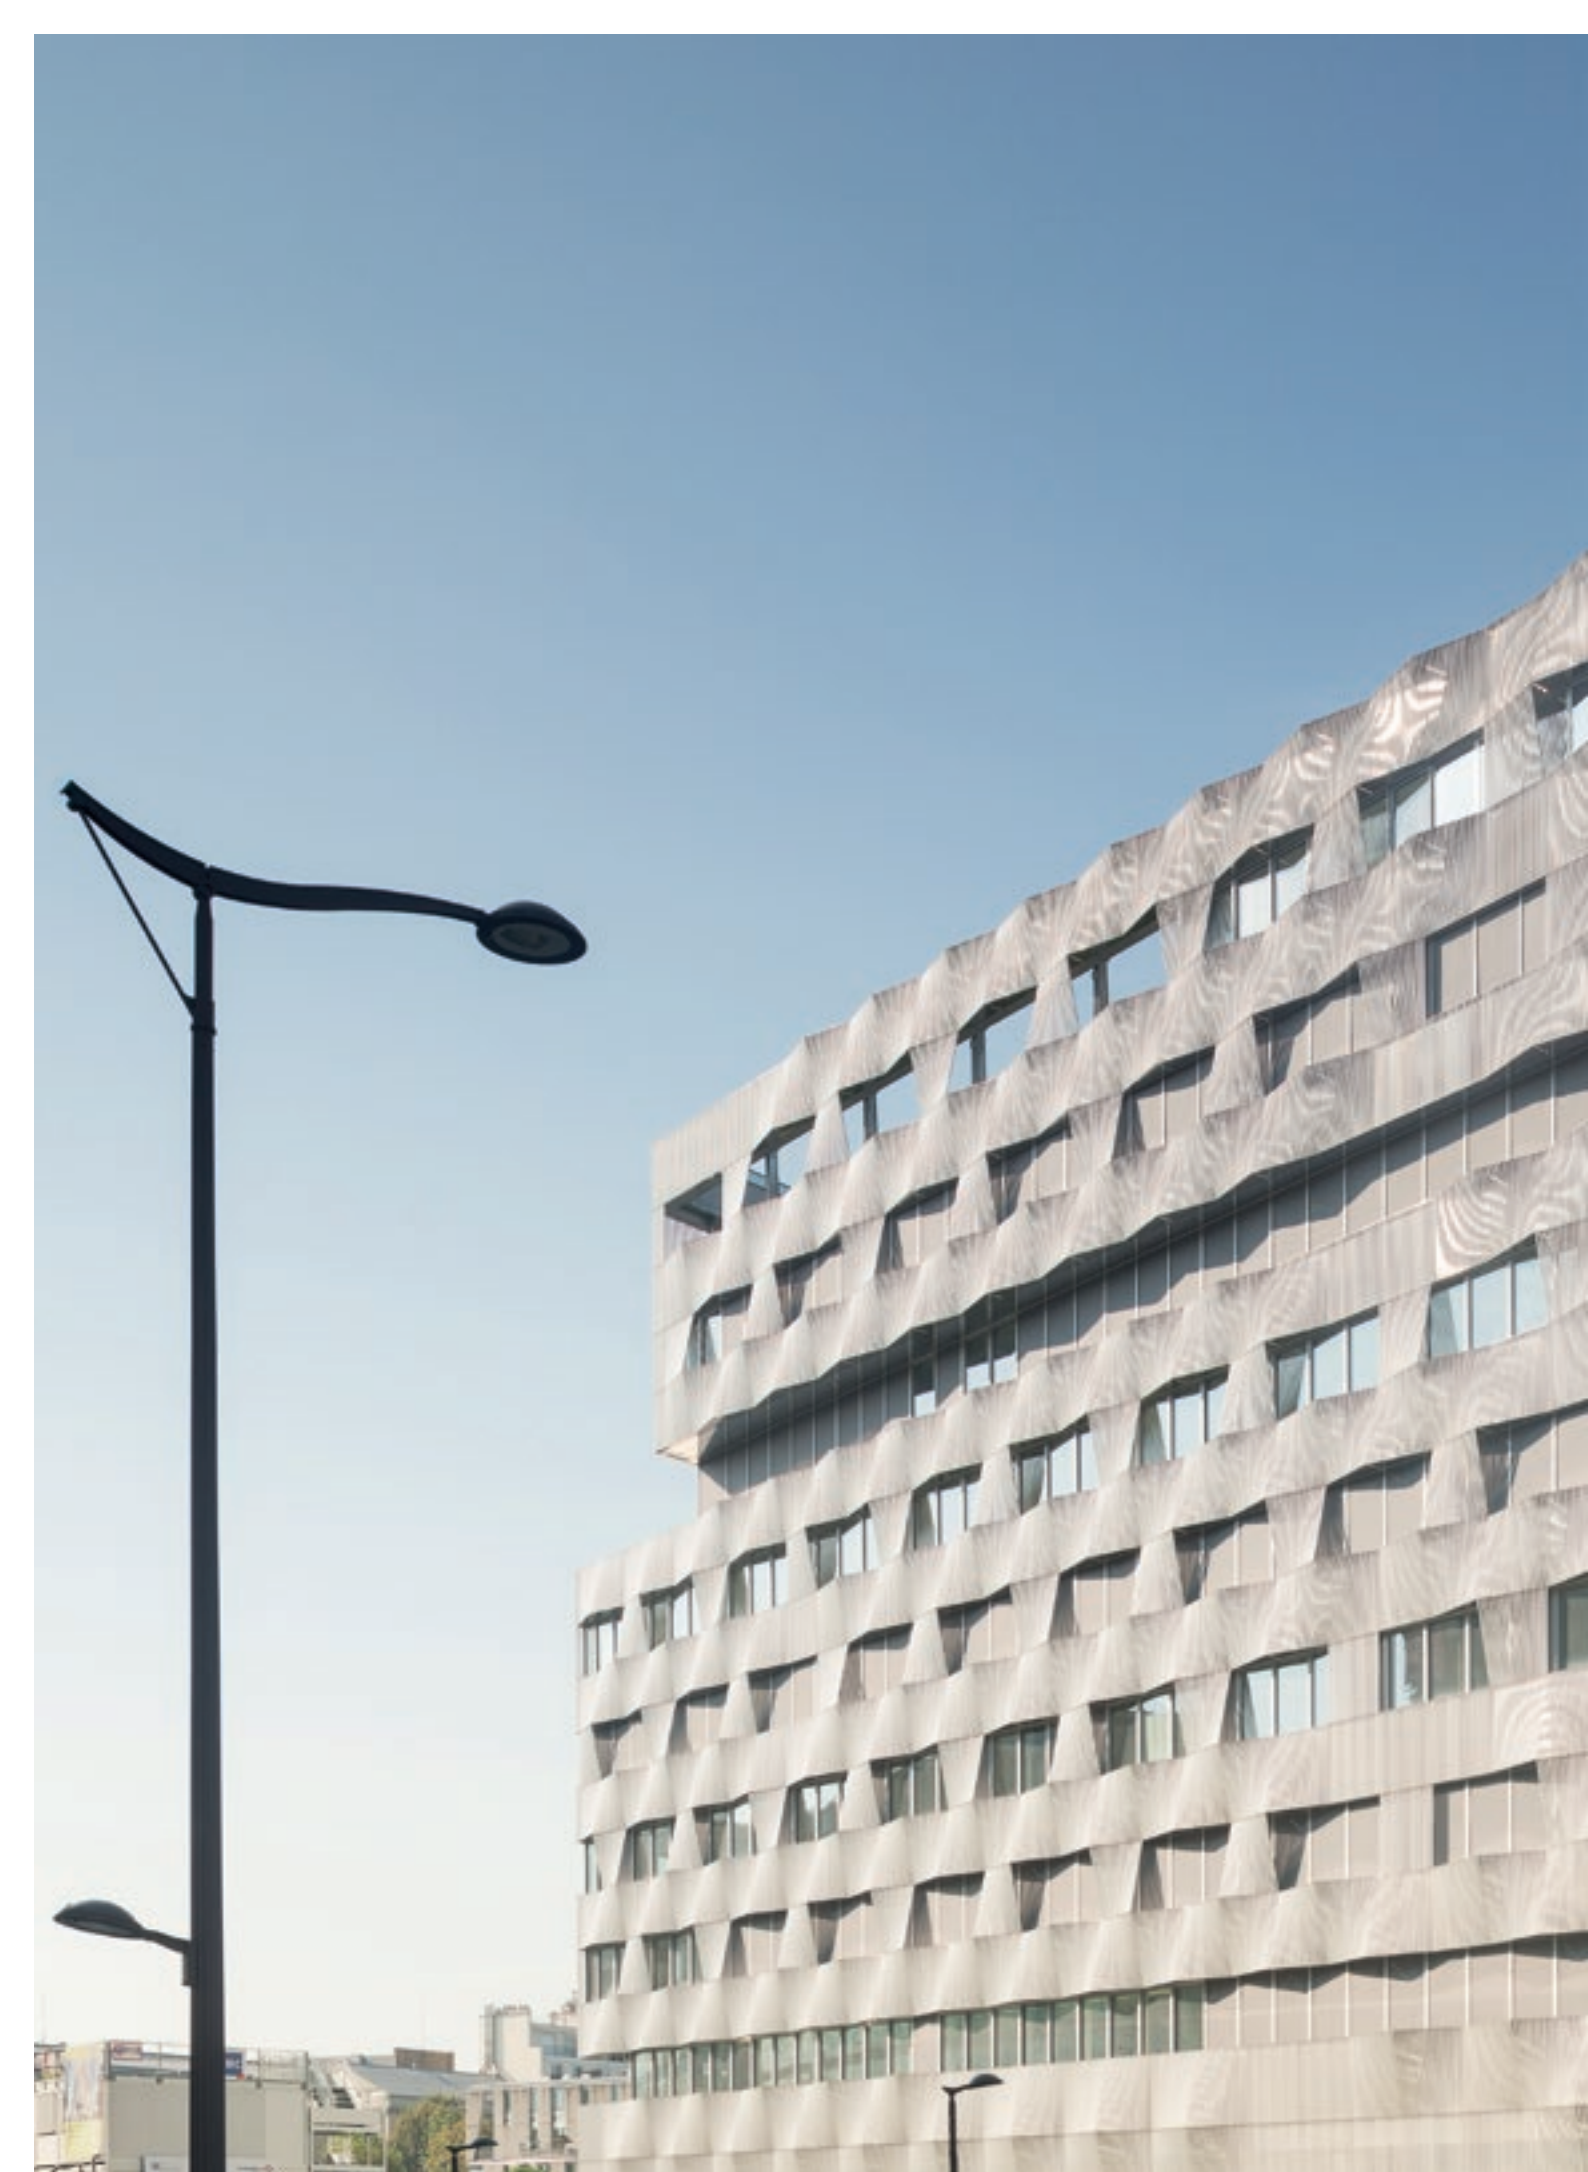

Facade awnings from Griesser.
Solozip® II

Solozip® II

Are you looking for a facade awning that provides needed solar shading even when it's windy? Our zip system is exactly what you need! The zipper closure is welded onto the fabric, guiding the material into the elegant and discrete covered guides all along the entire height – and holding it securely. This cleverly designed zip system also works for large surfaces and gives added resistance in wind or bad weather. The Solozip® II even withstands winds of up to 92 km/h. Select your facade awnings from one of our two contemporary fabric collections with a large assortment of colors that help you integrate your solar shading perfectly with your facade design.

Recessed guide rails (option)

Wind-resistant zipper system

Highlights & variants

Trendy solar shading for large surfaces

Large glass pane fronts are common in today's architecture. Our zip facade awnings offer the perfect solution for you. Depending on the version, surfaces up to 18 square meters can be shaded. And we also offer a wide range of trendy fabrics.

The Solozip® II Intro is also available with embedded guides. This ensures unobstructed views of the great outdoors when the solar shading is retracted. When the facade awning is extended, it creates the visual impression of a seamless transition between the fabric and the facade: textile solar shading at its best.

Solozip® II Intro 130 with recessed guide rails

A photograph of a modern building facade. The building features a grid of windows and balconies. The windows are framed by light-colored panels, and the balconies have dark metal railings. The facade is decorated with vertical panels of perforated metal, featuring a repeating geometric pattern. The sky is clear and blue, and some green foliage is visible in the foreground.