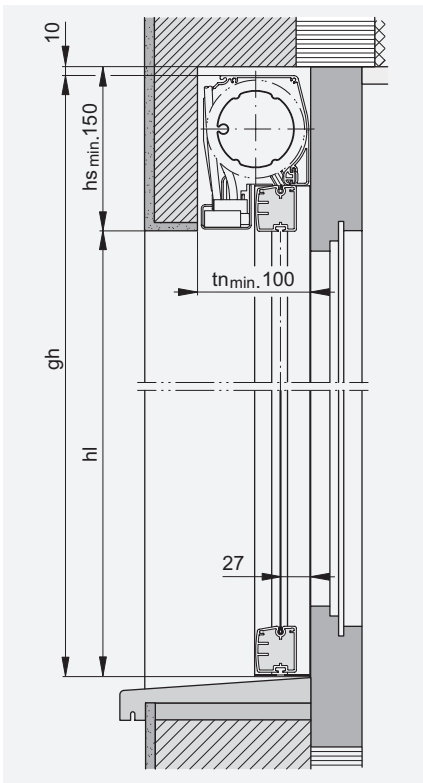

All versions motorized only, not for coupling.

Standard guide rail

Recessed guide rail (option)

Only Solozip® II Intro 100 / 130

Key

bk = Width of construction

A = Surface

gh = $gh/bk \leq 5$

*gh min. = 500

**Canvas only available in the EU area.

All dimensions in mm.

Vertical sections with standard guide rails

Solozip® II Intro 95

Solozip® II Intro 100

Solozip® II Intro 130

Horizontal sections with recessed guide rails