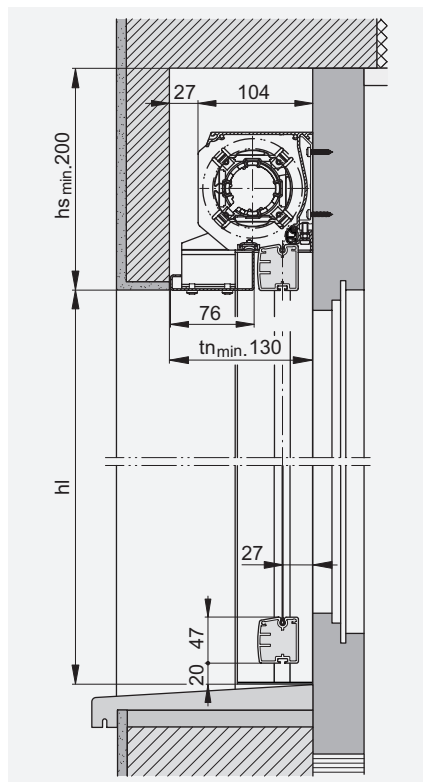

Horizontal sections with recessed guide rails

Solozip® II Intro 100