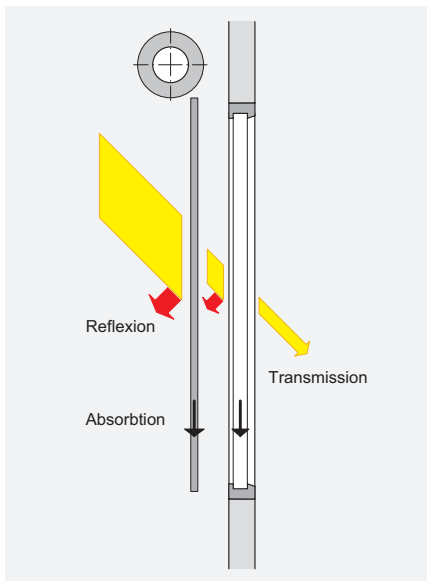

Controls

Solozip® II can be operated through a variety of control systems, from a simple hand-held transmitter to a master control or a building management system, depending on the time, position of the sun and the weather.

Thermal comfort

The ambient conditions change over the course of the day and during the seasons. With a blinds control device from Griesser, you can adjust your solar shading to match your personal requirements in accordance with changing exterior circumstances. And making these adjustments is so simple that you will still have time to take care of the important things in your life.

An optimal daylight concept makes artificial air conditioning superfluous in the summer. You save energy costs and may well also avoid one or another unwanted summer cold. In the winter, on the other hand, a solar shading system can protect you against cold and allow the scarce rays of the sun into the room, thus saving once again on energy costs, not to mention facial tissues.

Visual comfort

Feeling at ease especially means being able to decide on the amount of privacy you would like in your own home. The Solozip® II shelters you from uninvited glances from the outside world.

BiLine - Radio controls

The Griesser BiLine control system offers reliable radio transmission combined with contemporary design and an esthetic that fits in unobtrusively in any surroundings. Wireless systems have the advantage of being installed quickly, not only in new buildings but also when refitting an automated system in existing buildings.

KNX / gBUS home and building automation