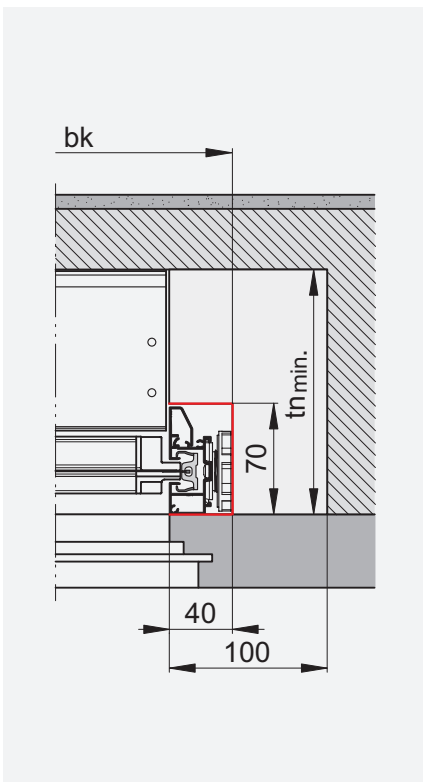

*gh min. = 500

**Canvas only available in the EU area.

All dimensions in mm.

Vertical sections with standard guide rails

Solozip® II Intro 95

Solozip® II Intro 100

Solozip® II Intro 130

Horizontal sections with recessed guide rails