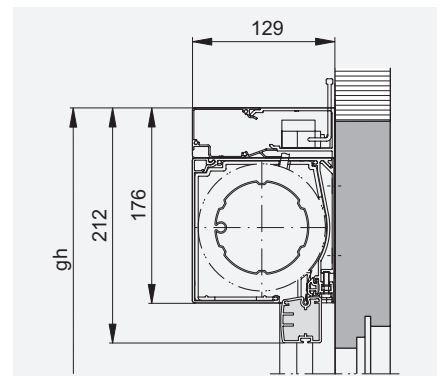

**Canvas only available in the EU area.

All dimensions in mm.

A special profile is available for placement of the Hirschmann plug and any radio receiver that may be required. The limit dimensions in terms of height are increased as a result.

Vertical sections

Solozip® II Box 100

Solozip® II Box 130

Vertical sections Hirschmann profile

Solozip® II Box 100 - Design

Solozip® II Box 130 - Design

Solozip® II Box 100 square

Solozip® II Box 130 square