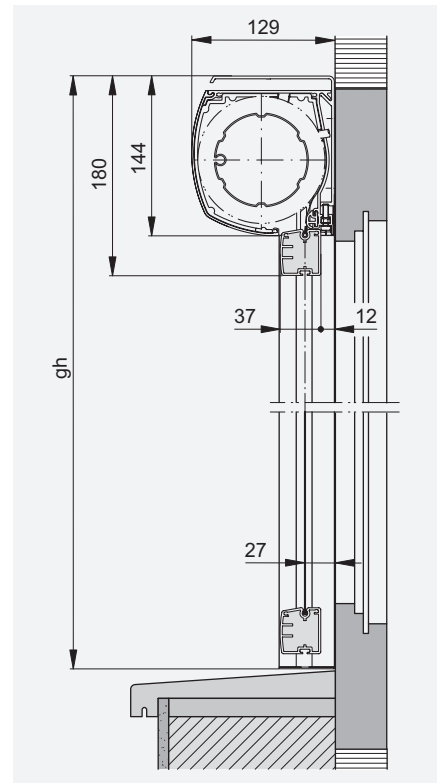

**Canvas only available in the EU area.

All dimensions in mm.

A special profile is available for placement of the Hirschmann plug and any radio receiver that may be required. The limit dimensions in terms of height are increased as a result.

Vertical sections

Solozip® II Box 100

Solozip® II Box 130

Vertical sections Hirschmann profile

Solozip® II Box 100 - Design

Solozip® II Box 130 - Design

Solozip® II Box 100 square

Solozip® II Box 130 square