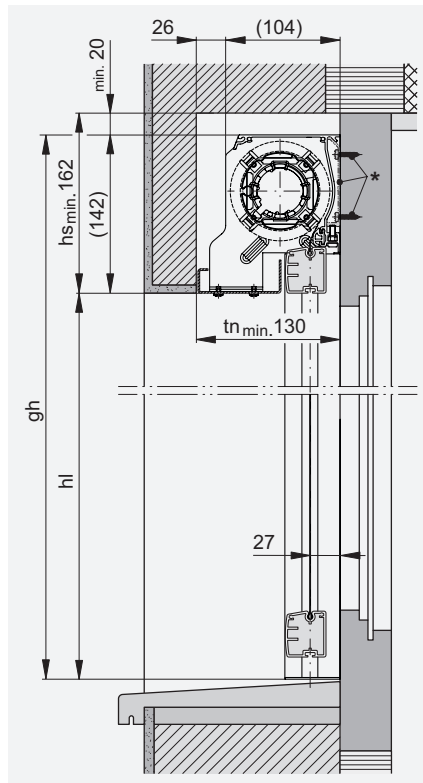

*gh min. = 500

**Canvas only available in the EU area.

All dimensions in mm.

Vertical sections with standard guide rails

Solozip® II Intro 95

Solozip® II Intro 100

Solozip® II Intro 130

Horizontal sections with recessed guide rails