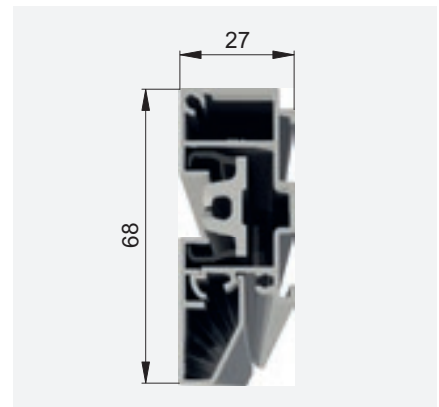

Recessed guide rail (option)

Only Solozip® II Intro 100 / 130

Key

bk = Width of construction

A = Surface

gh = $gh/bk \leq 5$

*gh min. = 500

**Canvas only available in the EU area.

All dimensions in mm.