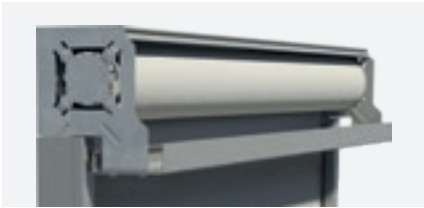

Solozip® II Intro 100