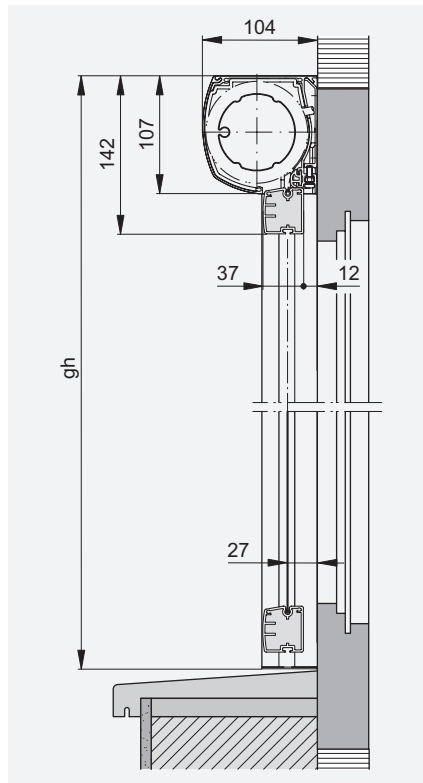

Vertical sections

Solozip® II Box 100