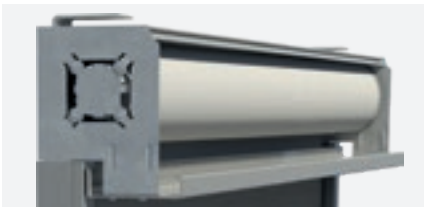

Solozip® II Intro 130