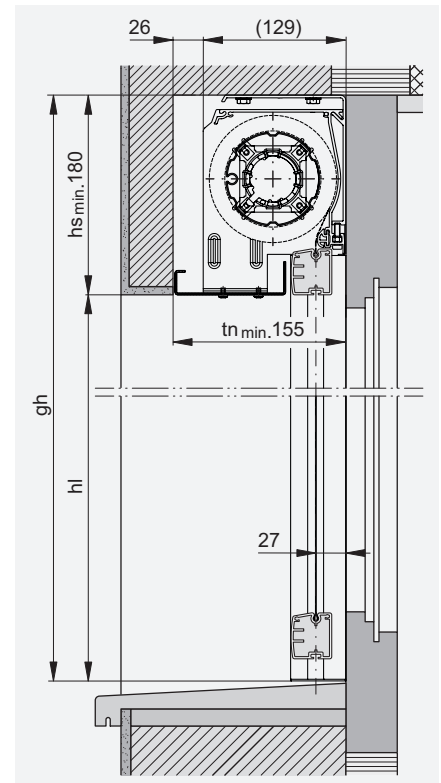

*gh min. = 500

**Canvas only available in the EU area.

All dimensions in mm.

Vertical sections with standard guide rails

Solozip® II Intro 95

Solozip® II Intro 100

Solozip® II Intro 130

Horizontal sections with recessed guide rails