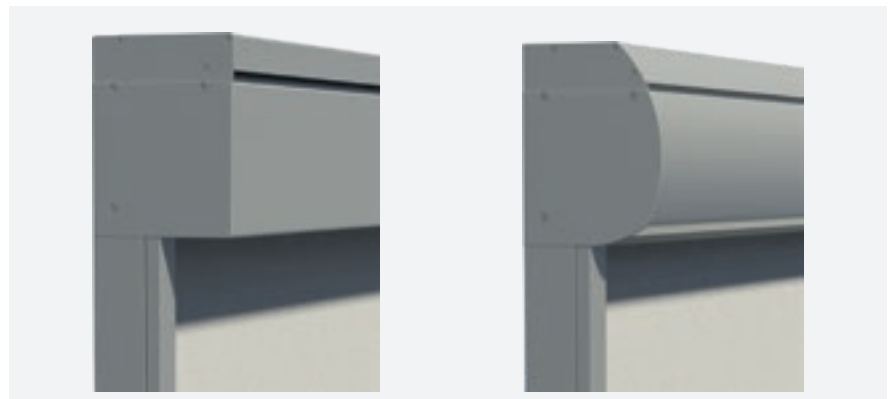

Hirschmann profile (option)

Key

bk = Width of construction

A = Surface

gh = $gh/bk \leq 5$

*gh min. = 500

**Canvas only available in the EU area.

All dimensions in mm.

A special profile is available for placement of the Hirschmann plug and any radio receiver that may be required. The limit dimensions in terms of height are increased as a result.