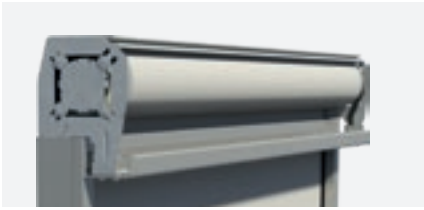

Built-in system: Solozip® II Intro

Built-in System

Solozip® II Intro 95