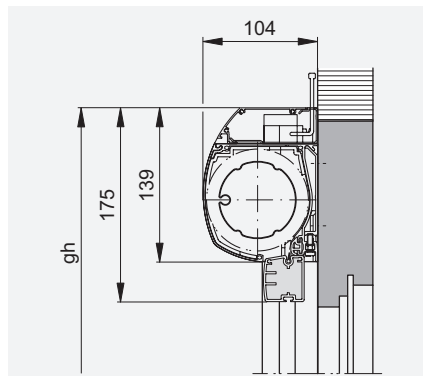

**Canvas only available in the EU area.

All dimensions in mm.

A special profile is available for placement of the Hirschmann plug and any radio receiver that may be required. The limit dimensions in terms of height are increased as a result.

Vertical sections

Solozip® II Box 100

Solozip® II Box 130

Vertical sections Hirschmann profile

Solozip® II Box 100 - Design

Solozip® II Box 130 - Design

Solozip® II Box 100 square

Solozip® II Box 130 square