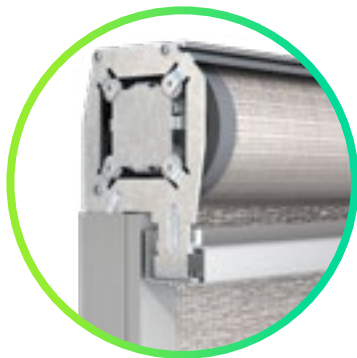

Daylight control

Lateral darkening

Wind resistance

Solozip® Options

- Different design options to suit any architecture or taste: several box shapes available, possibility of recessing in the facade.
- A diverse range of fabrics, depending on whether you want a screening effect with a view of the outdoors or a very dark room for undisturbed sleep.
- The guides can be recessed into the facade or left visible.